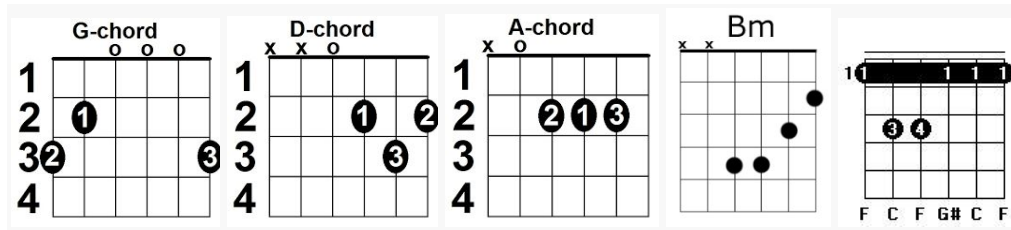

Let her go - Passenger grupp 2

Well you only need the light when it's burning low
 Only miss the sun when it starts to snow
 Only know you love her when you let her go
 Only know you've been high when you're feeling low
 Only hate the road when you're missin home
 Only know you love her when you've let her go
 And you let her go

[Instrumental]

Bm G A F#m Bm G A

[Verse 1]

Staring at the bottom of your glass
 Hoping one day you will make a dream last
 The dreams come slow and they go so fast
 You see her when you close your eyes
 Maybe one day you will understand why
 Everything you touch surely dies

[Chorus]

Because you only need the light when it's burning low
Only miss the sun when it starts to snow
Only know you love her when you let her go
Only know you've been high when you're feeling low
Only hate the road when you're missin' home
Only know you love her when you've let her go

[Chorus]

Because you only need the light when it burning low
Only miss the sun when it starts to snow
Only know you love her when you let her go
N.C.
Only know you've been high when you're feeling low
Only hate the road when you're missin home
Only know you love her when you've let her go
And you let her go